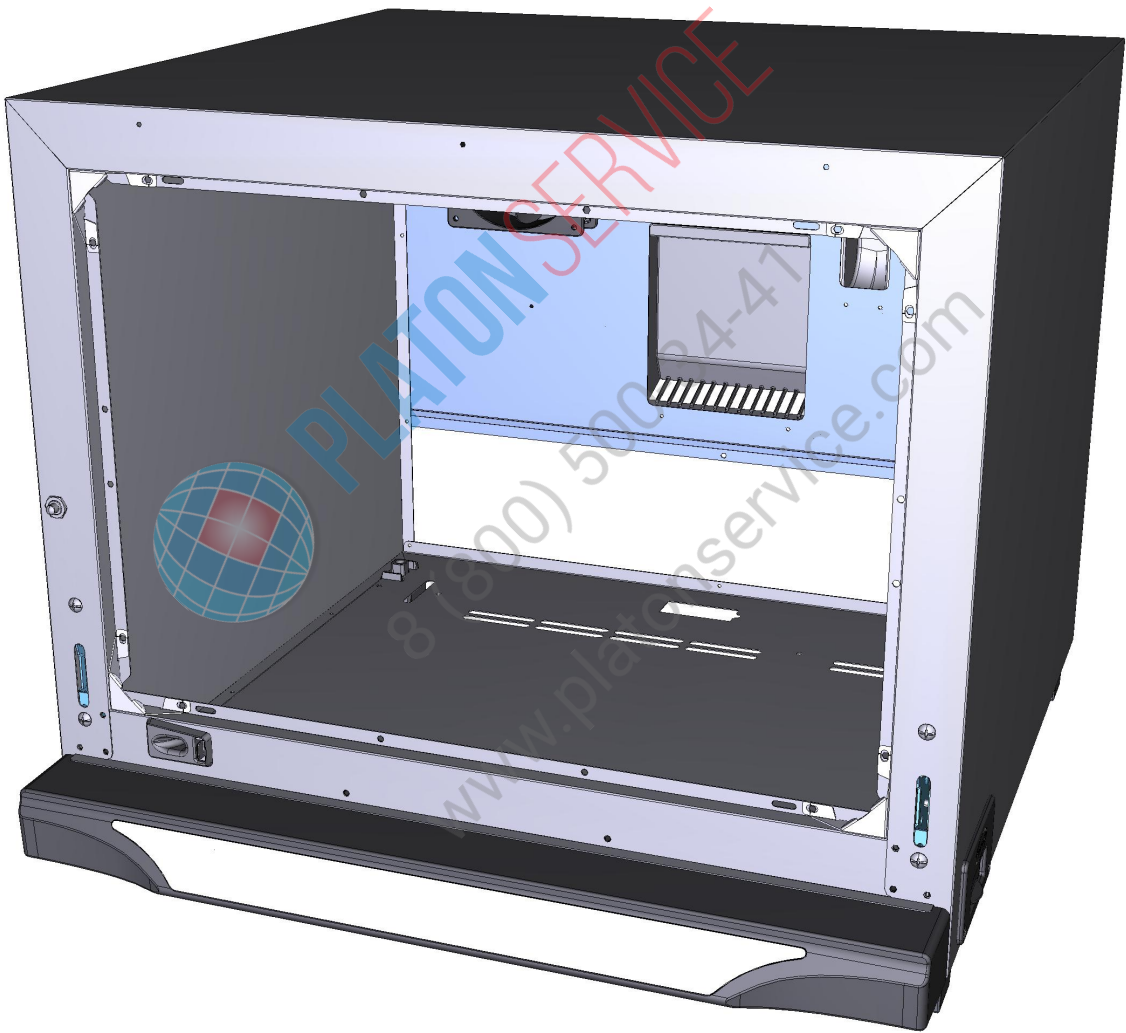

ASM2020D/0.D02 - External cover

FRONT