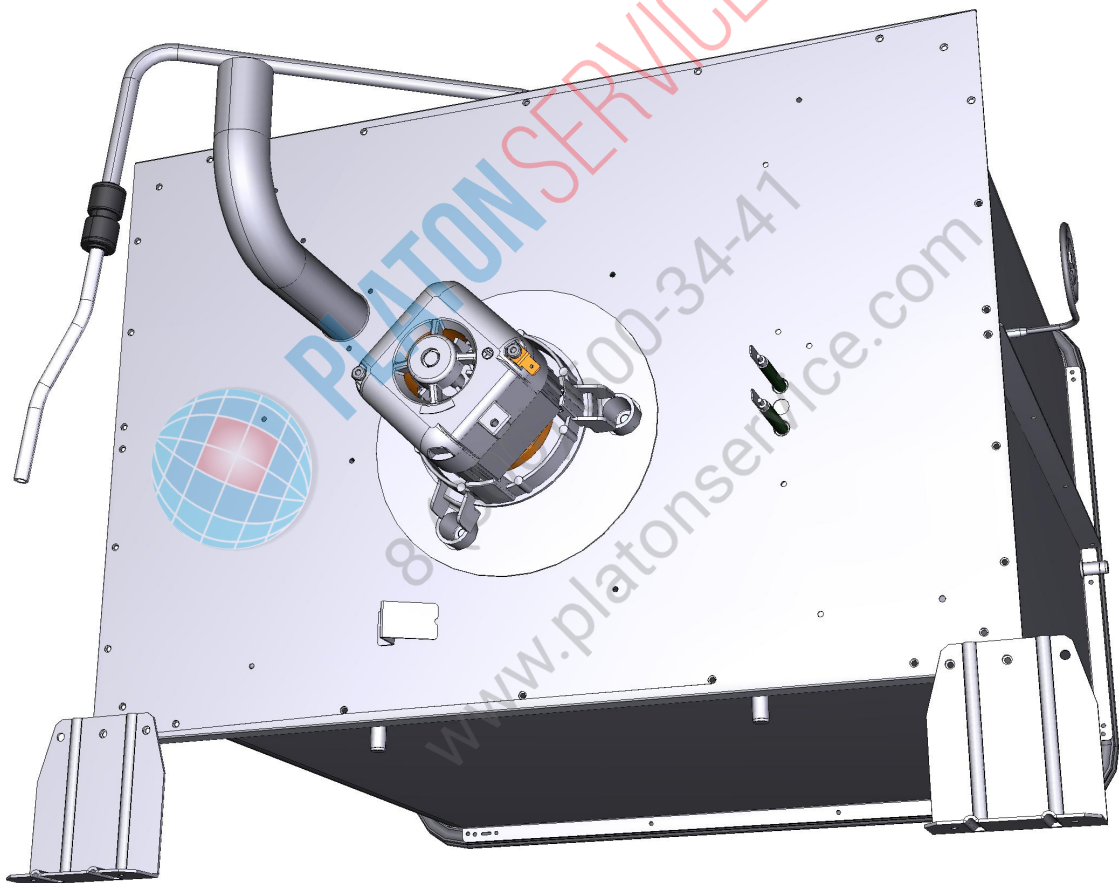

ASM2019C/0.D00 - Cooking chamber

FRONT

ASM2019C/0.D00 - Cooking chamber

REAR

COMPONENT			SPARE PART																														
Code	Description	Image	Code	Description	Components list																												
0H1455A	MUFFLE SUPPORT BRACKET		0H1455A2	MUFFLE SUPPORT BRACKET																													
VM1815A	LATERAL SUPPORTS FIXING BOLT		KVM1815A	MISS/MICRO/S4/S3 THUMB SCREW 10 PCS KIT	<table border="1"> <thead> <tr> <th>Code</th> <th>Description</th> <th>Qty</th> <th>UOM</th> </tr> </thead> <tbody> <tr> <td>VM1815A0</td> <td>LATERAL SUPPORTS FIXING BOLT</td> <td>10</td> <td>PZ</td> </tr> </tbody> </table>	Code	Description	Qty	UOM	VM1815A0	LATERAL SUPPORTS FIXING BOLT	10	PZ																				
Code	Description	Qty	UOM																														
VM1815A0	LATERAL SUPPORTS FIXING BOLT	10	PZ																														
TR1105A	L=1000 PT1000 TEMPERATURE PROBE		KTR1105A	PT100 L1000 TEMPERATURE PROBE KIT	<table border="1"> <thead> <tr> <th>Code</th> <th>Description</th> <th>Qty</th> <th>UOM</th> </tr> </thead> <tbody> <tr> <td>GN1120A0</td> <td>TEMPERATUR E PROBE NTC SEAL</td> <td>1</td> <td>PZ</td> </tr> <tr> <td>GN1120A1</td> <td></td> <td>1</td> <td>PZ</td> </tr> <tr> <td>GN1285A0</td> <td>NTC TEMPERATUR E PROBE SEALING</td> <td>1</td> <td>PZ</td> </tr> <tr> <td>SL1045A0</td> <td>S53 BLACK SILICONE - 80ML CARTRIDGE</td> <td>1</td> <td>PZ</td> </tr> <tr> <td>TR1105A4</td> <td></td> <td>1</td> <td>PZ</td> </tr> <tr> <td>VI1220A1</td> <td>4,2X12 TCB SELF-TAPPIN G SCREW</td> <td>2</td> <td>PZ</td> </tr> </tbody> </table>	Code	Description	Qty	UOM	GN1120A0	TEMPERATUR E PROBE NTC SEAL	1	PZ	GN1120A1		1	PZ	GN1285A0	NTC TEMPERATUR E PROBE SEALING	1	PZ	SL1045A0	S53 BLACK SILICONE - 80ML CARTRIDGE	1	PZ	TR1105A4		1	PZ	VI1220A1	4,2X12 TCB SELF-TAPPIN G SCREW	2	PZ
Code	Description	Qty	UOM																														
GN1120A0	TEMPERATUR E PROBE NTC SEAL	1	PZ																														
GN1120A1		1	PZ																														
GN1285A0	NTC TEMPERATUR E PROBE SEALING	1	PZ																														
SL1045A0	S53 BLACK SILICONE - 80ML CARTRIDGE	1	PZ																														
TR1105A4		1	PZ																														
VI1220A1	4,2X12 TCB SELF-TAPPIN G SCREW	2	PZ																														
0C1079A	ST.STEEL CORNER BRACKET INT BACK WALL		0C1079A1	ST.STEEL CORNER BRACKET INT BACK WALL																													