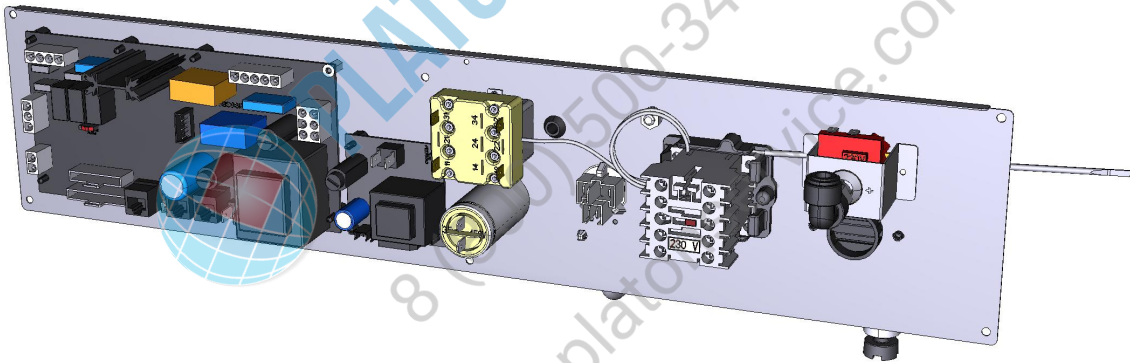

ASM2021D/0.D00 - Electrical system

FRONT