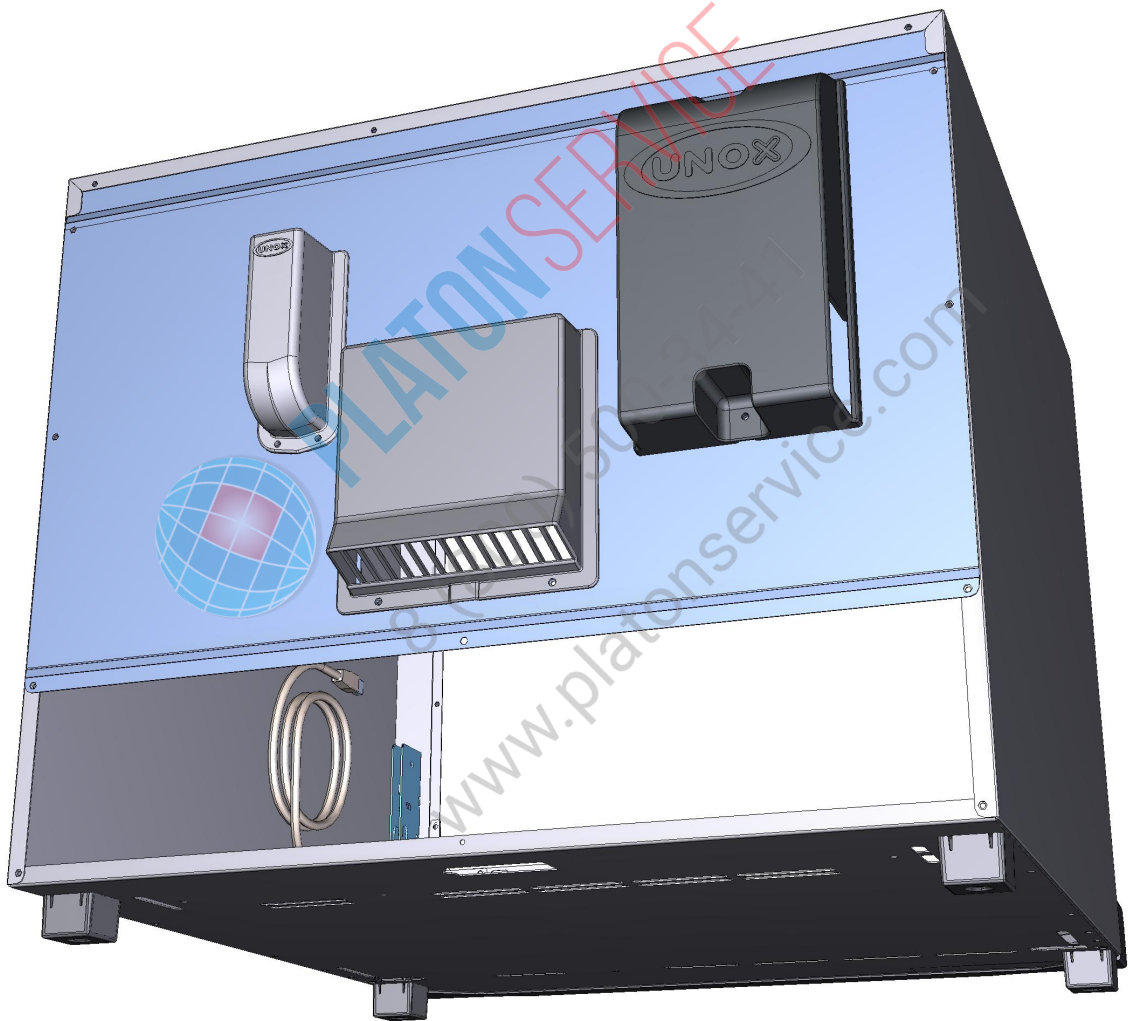

ASM2020D/0.D02 - External cover

REAR